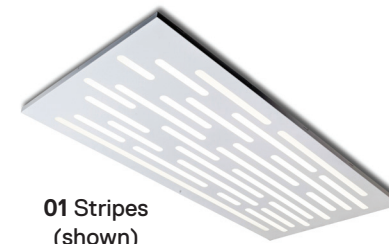

01 Stripes (shown)

Surface Mount by adding "SH" to the item number.