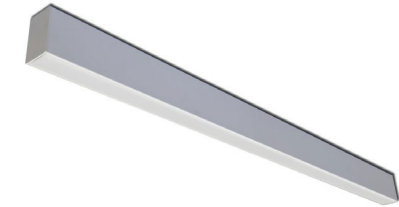

EM3 G120 OS2 D1MV 90CRI CCT1 SURF REC WALL

Ordering is for Direct lighting. For Indirect Lighting Add U after the "L" after the length. To surface mount, remove HC605WH.

LED LINEAR PENDANT 2" X 3" DIRECT & INDIRECT

Our signature micro pendant (2" wide, Uplight and Downlight) is suitable for modern corridors, lobbies and offices and can be installed individually or in continuous run. Snap-in lens hides LED arrays and provides excellent glare control.

ITEM NO.	DESCRIPTION
L23PSF24LUV6WDT12WDMV40KWHHC605WH	24"L x 2"W x 3"H / Frosted Lens / Up 6W, Dn 12, 1800L / 0-10V Dim / 4000K / White / 6ft WH Canopy Kit with 5 Wire Cord
L23PSF24LUV9WDT18WDMV40KWHHC605WH	24"L x 2"W x 3"H / Frosted Lens / Up 9W, Dn 18, 2700L / 0-10V Dim / 4000K / White / 6ft WH Canopy Kit with 5 Wire Cord
L23PSF48LUV12WDT24WDMV40KWHHC605WH	48"L x 2"W x 3"H / Frosted Lens / Up 12W, Dn 24, 3600L / 0-10V Dim / 4000K / White / 6ft WH Canopy Kit with 5 Wire Cord
L23PSF48LUV18WDT36WDMV40KWHHC605WH	48"L x 2"W x 3"H / Frosted Lens / Up 18W, Dn 36W, 5400L / 0-10V Dim / 4000K / White / 6ft WH Canopy Kit with 5 Wire Cord
L23PSF96LUV24WDT48WDMV40KWHHC605WH	96"L x 2"W x 3"H / Frosted Lens / Up 24W, Dn 48W, 7200L / 0-10V Dim / 4000K / White / 6ft WH Canopy Kit with 5 Wire Cord
L23PSF96LUV36WDT72WDMV40KWHHC605WH	96"L x 2"W x 3"H / Frosted Lens / Up 36W, Dn 72W, 10800L / 0-10V Dim / 4000K / White / 6ft WH Canopy Kit with 5 Wire Cord

EM6 G120 D1MV 90CRI CCT1 SURF REC WALL

Ordering is for Direct lighting. For Indirect Lighting Add U after the "L" after the length. To surface mount, remove.