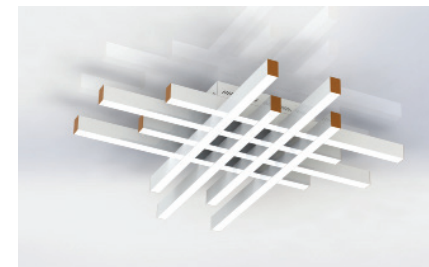

HEX LINEAR CONNECTOR SERIES

Explore infinite design possibilities and add a unique element to your existing design by tapping into nature's strongest shape. The brand-NEW HEX Series provides opportunities to make each design space your own allowing you to make a statement with lighting! Utilize a single HEX or a 3 Light HEX individually or in a cluster design to make the perfect hanging fixture. Ideal for large circulation spaces or conference rooms.

Get 3-dimensional, statement lighting with infinite configuration possibilities. Connected in series of 1's and 3's, multiple knockouts on fixtures allow for seamless wiring between fixture sets.

ITEM NO.	DESCRIPTION
LHCPFR24DLQ40WDMVWH40K-01	24D/PENDANT/FROSTED LENS/40W, 1950L/ 0-10V DIM/40K/PENDANT UNO
LHCPFR24DLQ120WDMVWH40K-03	24D/PENDANT/FROSTED LENS/120W, 5850L/0-10V DIM/40K/PENDANT TRIO

D1MV **CCT1** **PEND**