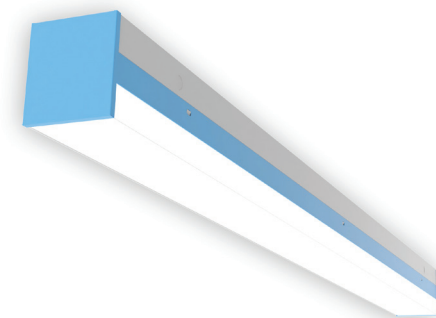

Linear

(Pendant & Surface Mount)

Make a bold statement with a minimalist design using the MAX linear light. Available in a variety of standard powder coated finish options, as well as custom colors. Scaled to the LED module, the drop frosted diffuser surrounds the LEDs for soft lighting. Use them individually or in a continuous run, either surface, wall, or pendant mounted. Available in two widths to perfectly fit your space. Ideal for retail applications.