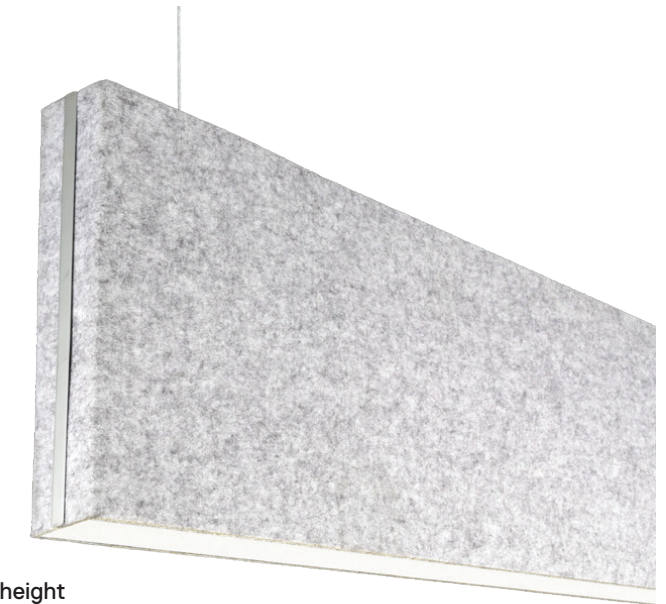

LINEAR BAFFLE ACOUSTIC

This highly customizable fixture seamlessly integrates quality lighting with sound absorbing technology. With four different length options, three different height options, and three different end styles, the creative possibilities are endless for your unique space. It is functional as a stand alone fixture or as part of a matching baffle system.

SERIES	LENGTH	X	HEIGHT	GEAR	DIRECT/INDIRECT	WATTAGE & LUMENS	DRIVER	COLOR TEMP
LAB Linear Acoustic Baffle	24	24.00"	12	LY	D	12Watts 1320 Lumens 24Watts 2640 Lumens	DMV G120 0-10V dimming Triac or ELV dimming at 120V only	30K
			16		U			35K
			24					40K
	48	48.00"	Consult for other height options			24Watts 2640 Lumens		50K
			48W	48 Watts 5280 Lumens				
			72W	72 Watts 7920 Lumens				
96	96.00"				52Watts 5720 Lumens 96Watts 10560 Lumens			

FLAIR A	FLAIR B	MATERIAL CLASS	OPTIONS
A52 Latte	Blank Regressed	Blank Class B	HC605WH Cable kit with 6' cable & 5 wire power feed/cable incl., clear cord and white canopy (included power feed and non-power feed)
A50 Caramel	W Wood Ends	A Class A	HC605WHNPF Cable kit with 6' cable & white canopy, non power feed (non-power feed only)
A43 Lava	M Metal Seam		

Consult for pricing.

Unit Baffles

SERIES	LENGTH	X	HEIGHT	FLAIR A	FLAIR B	MATERIAL CLASS	OPTIONS
LAB Linear Acoustic Baffle	24	24.00"	12	A52	Blank	Class B	HC605WHNPF Cable kit with 6' cable & white canopy, non power feed (non-power feed only)
			16	A50	W	Class A	
			24	A43	M	HC612WHNPF Cable kit with 12' cable & white canopy, non power feed (non-power feed only)	
			24.00"