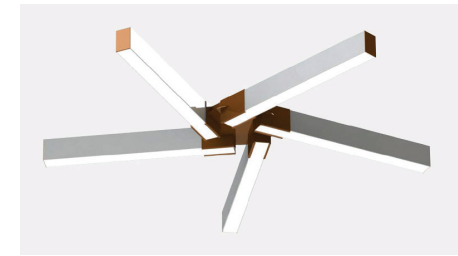

PLY23 FAN DIRECT AND INDIRECT

The PLY23 Fan has a specially designed central bracket to create this radial, monopoint configuration using 3, 5, or 6 blades.

ITEM NO.	DESCRIPTION
PLY23PFR51LUT36WD60WDMVWH40KRD-F3	24" L23/ 51" DIA x 3.23" H/ 3 BLADE/ FAN
PLY23PFR51LUT60WD100WDMVWH40KRD-F5	24" L23/ 51" DIA x 3.23" H/ 5 BLADE/ FAN
PLY23PFR51LUT72WD120WDMVWH40KRD-F6	24" L23/ 51" DIA x 3.23" H/ 6 BLADE/ FAN
PLY23PFR99LUT72WD120WDMVWH40KRD-F3	48" L23/ 99" DIA x 3.23" H/ 3 BLADE/ FAN
PLY23PFR99LUT120WD200WDMVWH40KRD-F5	48" L23/ 99" DIA x 3.23" H/ 5 BLADE/ FAN
PLY23PFR99LUT144WD240WDMVWH40KRD-F6	48" L23/ 99" DIA x 3.23" H/ 6 BLADE/ FAN
PLY23PFR147LUT108WD180WDMVWH40KRD-F3	72" L23/ 147" DIA x 3.23" H/ 3 BLADE/ FAN
PLY23PFR147LUT180WD300WDMVWH40KRD-F5	72" L23/ 147" DIA x 3.23" H/ 5 BLADE/ FAN
PLY23PFR147LUT216WD360WDMVWH40KRD-F6	72" L23/ 147" DIA x 3.23" H/ 6 BLADE/ FAN

EM6 G120 OS2 D1MV 90CRI CCT1

Hanging Kits with 5 Wire 5 Ft Included.

PLY23 FAN DIRECT ONLY

The PLY23 Fan has a specially designed central bracket to create this radial, monopoint configuration using 3, 5, or 6 blades.