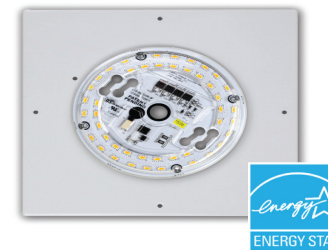

For enhanced light output add a mirrored specular reflector (M20) or white reflector (W10).

Universal socket bar SKRUSB is ideal to retrofit 4.25" to 5" strips with either reflector or ballast cover.

**UNIVERSAL STRIP RETROFIT KIT**