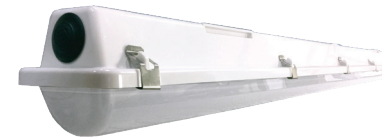

Citadel Enclosures

Citadel offers more versatility and benefits than any other weatherproof enclosure offered in North America. Fully compatible for LED applications and high efficiency lighting.

Citadels are available in a variety of sizes with a choice of different diffusers and accessories as well as price points to ensure the right fixture for your application.

Applications: Stairwell, Parking Garage, Under Awning, Garden Centers, Food Processing, Refrigeration, Indoor Pools, Livestock, Marinas, Open Bays, Freezers, and Construction Sites