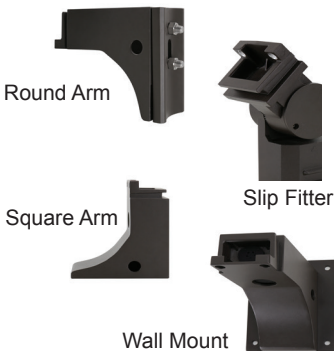

SPECIFICATION AREA LIGHT

Low profile, rugged area light with optics precisely designed to shape the distribution, maximizing efficiency and application spacing. Optics control spill light and conform to dark sky requirements. Order mounting accessories separately.

ITEM NO.	DESCRIPTION
PMF15L100W14200LDMV50K	24.25"L x 13"W x 2.8" D / 100W, 14200L/0-10Dim / 120-277V / 5000K/Bronze / T3 Dist
PMF15L150W21200LDMV50K	24.25"L x 13"W x 2.8" D / 150W, 21200L/0-10Dim / 120-277V / 5000K/Bronze / T3 Dist
PMF15L200W28000LDMV50K	24.25"L x 13"W x 2.8" D / 200W, 28000L/0-10Dim / 120-277V / 5000K/Bronze / T3 Dist
PMF15L240W34000LDMV50K	33.5"L x 13.39"W x 2.8" D / 240W, 34000L/0-10Dim / 120-277V / 5000K/Bronze / T3 Dist
PMF15L300W42500LDMV50K	33.5"L x 13.39"W x 2.8" D / 300W, 42500L/0-10Dim / 120-277V / 5000K/Bronze / T3 Dist
PMF15L350W50000LDMV50K	33.5"L x 13.39"W x 2.8" D / 350W, 50000L/0-10Dim / 120-277V / 5000K/Bronze / T3 Dist

CCT6

For Programmable Sensor that can be controlled remotely, add SS to beginning of the item number. Default with T3 distribution, available in T4 and T5 distribution. Available in both 50k and 40k. Available in 480v. Add "PC" for adding photocell.

MOUNTING ACCESSORIES FOR PMF SERIES

ITEM NO.	DESCRIPTION
PMFSW	Slip fitter mounting arm for PMF Series Bronze
PMFSARM	Square pole mounting arm for PMF Series Bronze
PMFRARM	Round pole mounting arm for PMF Series Bronze
PMFWARM	Wall Mounting for PMF Series Bronze