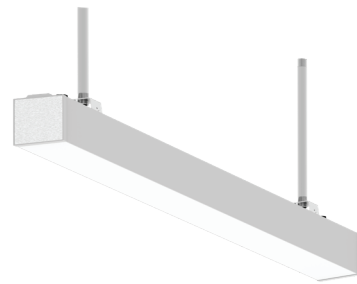

Linear

(Pendant & Surface Mount)