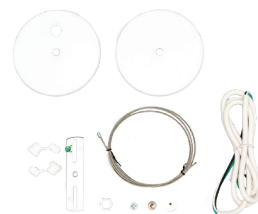

PENDANT CANOPY KITS

Pendant Canopy Kit (HC301WH/HC401WH are 5FT Length) & (HC302WH/HC402WH are 12FT Length).
Standard Power Cords are 3 Wire for 5 Wire or 6 Wire Cords add 5W or 6W after number.