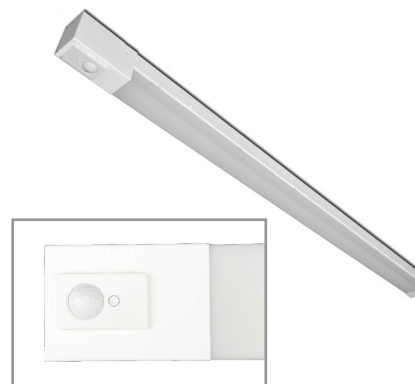

LED LINEAR 3" LOW PROFILE STRIP W/ SMARTSENSE

Fixture on when occupied, off when vacant.

ITEM NO.	DESCRIPTION
SSSKDWBFR24LZ35W3400LDMV40KWH	23.84"L x 3"W x 3"H / Occ Sensor / Frosted Lens / 35W, 3400L / 0-10V Dim / 4000K
SSSKDWBFR48LZ40W4000LDMV40KWH	46.00"L x 3"W x 3"H / Occ Sensor / Frosted Lens / 40W, 4000L / 0-10V Dim / 4000K
SSSKDWBFR48LZ72W7000LDMV40KWH	46.00"L x 3"W x 3"H / Occ Sensor / Frosted Lens / 72W, 7000L / 0-10V Dim / 4000K
SSSKDWBFR96LZ80W8000LDMV40KWH	92.00"L x 3"W x 3"H / Occ Sensor / Frosted Lens / 80W, 8000L / 0-10V Dim / 4000K
SSSKDWBFR96LZ114W10800LDMV40KWH	92.00"L x 3"W x 3"H / Occ Sensor / Frosted Lens / 114W, 10800L / 0-10V Dim / 4000K

EM6 G120 OS2 RGBW D1MV 90CRI CCT1 X1LED FLUOR