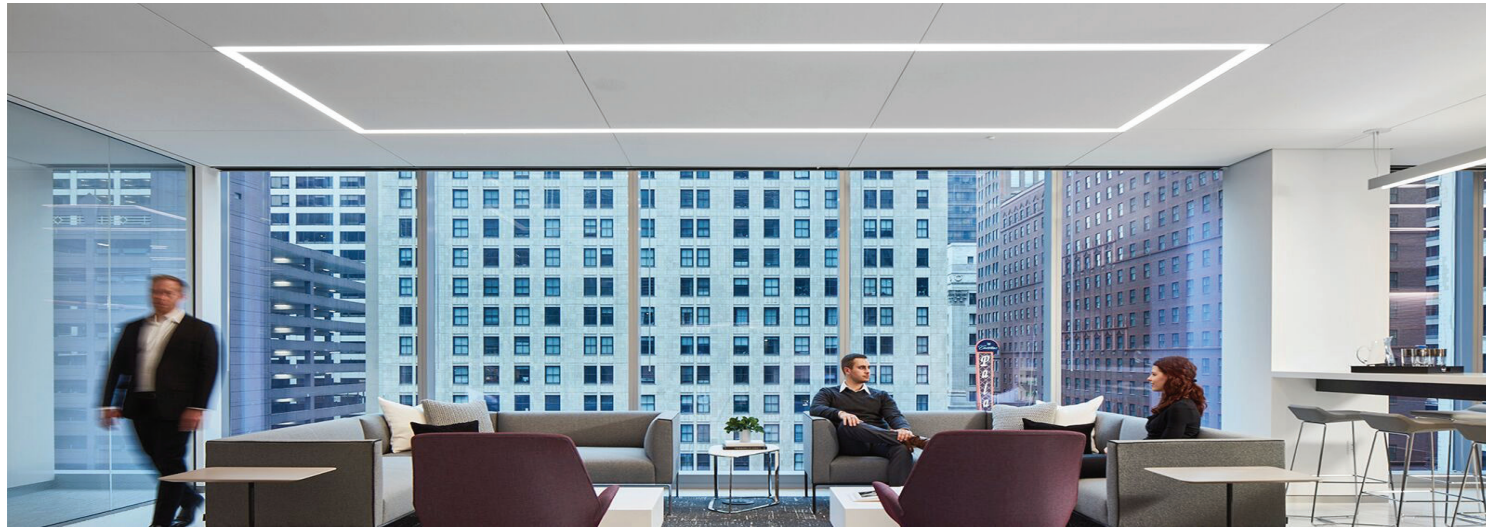

# Recessed Linear

LED technology allows for maximum light output in a minimal package, perfect for modern interiors. Saylite offers LED, recessed, linear lines of light for every specification. Available for individual, continuous, or configurations, and for T-bar and Hard (flanged or flangeless) ceilings. If the design calls for a minimal profile, Saylite has the fixture.