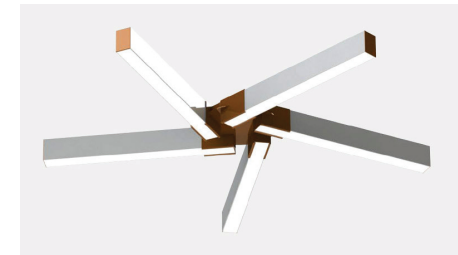

PLY23 FAN DIRECT AND INDIRECT

The PLY23 Fan has a specially designed central bracket to create this radial, monopoint configuration using 3, 5, or 6 blades.

ITEM NO.	DESCRIPTION
PLY23PFR51LUT36WD60WDMVWH40KRD-F3	24" L23/ 51" DIA x 3.23" H/ 3 BLADE/ FAN
PLY23PFR51LUT60WD100WDMVWH40KRD-F5	24" L23/ 51" DIA x 3.23" H/ 5 BLADE/ FAN
PLY23PFR51LUT72WD120WDMVWH40KRD-F6	24" L23/ 51" DIA x 3.23" H/ 6 BLADE/ FAN
PLY23PFR99LUT72WD120WDMVWH40KRD-F3	48" L23/ 99" DIA x 3.23" H/ 3 BLADE/ FAN
PLY23PFR99LUT120WD200WDMVWH40KRD-F5	48" L23/ 99" DIA x 3.23" H/ 5 BLADE/ FAN
PLY23PFR99LUT144WD240WDMVWH40KRD-F6	48" L23/ 99" DIA x 3.23" H/ 6 BLADE/ FAN
PLY23PFR147LUT108WD180WDMVWH40KRD-F3	72" L23/ 147" DIA x 3.23" H/ 3 BLADE/ FAN
PLY23PFR147LUT180WD300WDMVWH40KRD-F5	72" L23/ 147" DIA x 3.23" H/ 5 BLADE/ FAN
PLY23PFR147LUT216WD360WDMVWH40KRD-F6	72" L23/ 147" DIA x 3.23" H/ 6 BLADE/ FAN

EM6 G120 OS2 D1MV 90CRI CCT1

Hanging Kits with 5 Wire 5 Ft Included.

PLY23 FAN DIRECT ONLY

The PLY23 Fan has a specially designed central bracket to create this radial, monopoint configuration using 3, 5, or 6 blades.