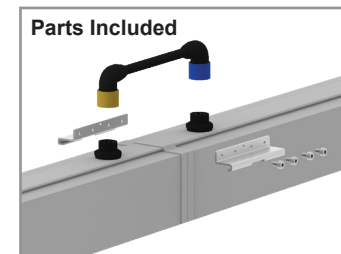

Linear

(Pendant & Surface Mount)