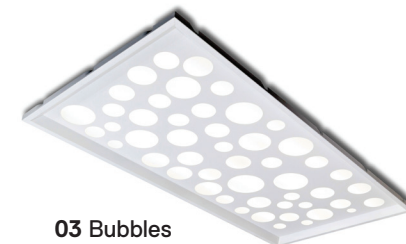

03 Bubbles (shown)