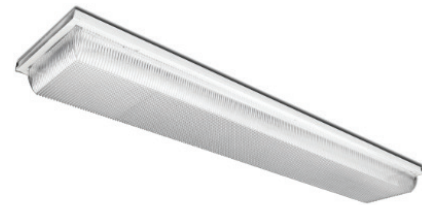

ITEM NO.	DESCRIPTION
CV800LY48W4800LDMV50K	50.25"L X 8.25"W X 4.5"H / Clear Polycarbonate Lens / 48W, 4800L / 0-10V Dim / 5000K
CV800LY72W7200LDMV50K	50.25"L X 8.25"W X 4.5"H / Clear Polycarbonate Lens / 72W, 7200L / 0-10V Dim / 5000K

EM3 G120 RGBW DIMV CCT1 SURF WET

PROFILE (WET LOCATION)

The new Profile series is ideal for low bay area lighting where wet rated enclosures are required. Co-extruded 5VA plastic housing and lens ensure a fully encapsulated enclosure. IP66.