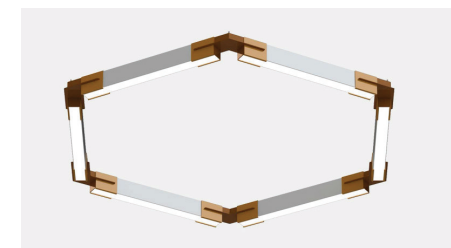

PLY23 CROSS DIRECT AND INDIRECT

The PLY23 Cross uses 2”X3” linears and uniquely designed brackets that allow for an easy “plug and play” installation.

ITEM NO.	DESCRIPTION
PLY23PFR60X60LUT48WD80WDMVWH40KRD-CR	24" L23/ 60" W x 60" L / CROSS
PLY23PFR108X108LUT96WD160WDMVWH40KRD-CR	48" L23/ 108" W x 108" L / CROSS
PLY23PFR156X156LUT144WD240WDMVWH30KRD-CR	72" L23/ 156" W x 156" L / CROSS
PLY23PFR204X204LUT192WD320WDMVWH30KRD-CR	96" L23/ 204" W x 204" L / CROSS

EM6 G120 OS2 D1MV 90CRI CCT1

Hanging Kits with 5 Wire 5 Ft Included.

PLY23 CROSS DIRECT ONLY

The PLY23 Cross uses 2”X3” linears and uniquely designed brackets that allow for an easy “plug and play” installation.

ITEM NO.	DESCRIPTION
PLY23PFR60X60LT80WDMVWH40KRD-CR	24" L23/ 60" W x 60" L / DOWN ONLY/ CROSS
PLY23PFR108X108LT160WDMVWH40KRD-CR	48" L23/ 108" W x 108" L / DOWN ONLY/ CROSS
PLY23PFR156X156LT240WDMVWH30KRD-CR	72" L23/ 156" W x 156" L / DOWN ONLY/ CROSS
PLY23PFR204X204LT320WDMVWH30KRD-CR	96" L23/ 204" W x 204" L / DOWN ONLY/ CROSS

EM6 G120 OS2 D1MV 90CRI CCT1

Hanging Kits with 5 Wire 5 Ft Included.