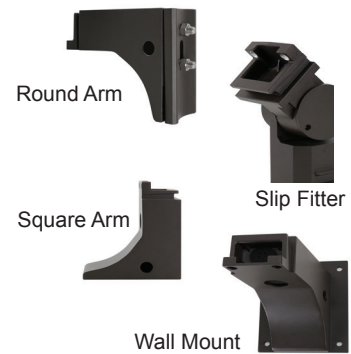

See wet location linear CWLL on page 24.