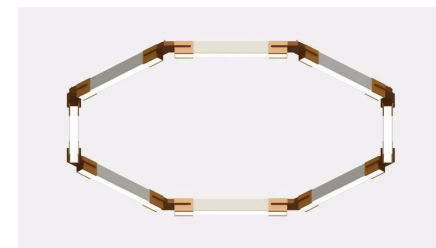

PLY23 CROSS DIRECT AND INDIRECT

The PLY23 Cross uses 2”X3” linears and uniquely designed brackets that allow for an easy “plug and play” installation.

ITEM NO.	DESCRIPTION
PLY23PFR60X60LUT48WD80WDMVWH40KRD-CR	24" L23/ 60" W x 60" L / CROSS
PLY23PFR108X108LUT96WD160WDMVWH40KRD-CR	48" L23/ 108" W x 108" L / CROSS
PLY23PFR156X156LUT144WD240WDMVWH30KRD-CR	72" L23/ 156" W x 156" L / CROSS
PLY23PFR204X204LUT192WD320WDMVWH30KRD-CR	96" L23/ 204" W x 204" L / CROSS

EM6 G120 OS2 D1MV 90CRI CCT1

Hanging Kits with 5 Wire 5 Ft Included.

PLY23 CROSS DIRECT ONLY

The PLY23 Cross uses 2”X3” linears and uniquely designed brackets that allow for an easy “plug and play” installation.

ITEM NO.	DESCRIPTION
PLY23PFR60X60LT80WDMVWH40KRD-CR	24" L23/ 60" W x 60" L / DOWN ONLY/ CROSS
PLY23PFR108X108LT160WDMVWH40KRD-CR	48" L23/ 108" W x 108" L / DOWN ONLY/ CROSS
PLY23PFR156X156LT240WDMVWH30KRD-CR	72" L23/ 156" W x 156" L / DOWN ONLY/ CROSS
PLY23PFR204X204LT320WDMVWH30KRD-CR	96" L23/ 204" W x 204" L / DOWN ONLY/ CROSS

EM6 G120 OS2 D1MV 90CRI CCT1

Hanging Kits with 5 Wire 5 Ft Included.