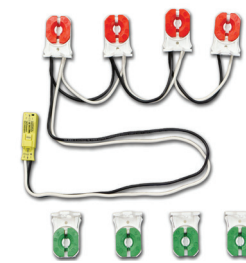

UNIVERSAL STRIP RETROFIT KIT

ITEM NO.	DESCRIPTION
SKB132B4L11X1L118W40	4.25" Strip Retrofit Kit 48". 2100 Lumen Included 1x18W 4000K Lamps
SKB232B4L11X1L118W40	4.25" Strip Retrofit Kit 48". 4200 Lumen Included 2x18W 4000K Lamps
SKB132B4L11X1L118W40	4.25" Strip Retrofit Kit 96". 4200 Lumen Included 2x18W 4000K Lamps
SKB232B4L11X1L118W40	4.25" Strip Retrofit Kit 96". 8400 Lumen Included 4x18W 4000K Lamps
SKB132B5L11X1L118W40	5" Strip Retrofit Kit 48". 2100 Lumen Included 1x18W 4000K Lamps
SKB232B5L11X1L118W40	5" Strip Retrofit Kit 48". 4200 Lumen Included 2x18W 4000K Lamps
SKB132B5L11X1L118W40	5" Strip Retrofit Kit 96". 8400 Lumen Included 2x18W 4000K Lamps
SKB232B5L11X1L118W40	5" Strip Retrofit Kit 96". 4200 Lumen Included 4x18W 4000K Lamps
SKR132W10L11X1L118W40	Strip Reflector Enhanced White Kit 48" 2100 Lumen Included 1x18W 4000K Lamp
SKR232W10L11X1L118W40	Strip Reflector Enhanced White Kit 48" 4100 Lumen Included 2x18W 4000K Lamp
SKR132W10L11X1L118W40	Strip Reflector Enhanced White Kit 96" 4200 Lumen Included 2x18W 4000K Lamp
SKR232W10L11X1L118W40	Strip Reflector Enhanced White Kit 96" 8400 Lumen Included 4x18W 4000K Lamp
SKR132M20L11X1L118W40	Strip Reflector Mirror Kit 48" 2100 Lumen Included 1x18W 4000K Lamp
SKR232M20L11X1L118W40	Strip Reflector Mirror Kit 48" 4100 Lumen Included 2x18W 4000K Lamp
SKR132M20L11X1L118W40	Strip Reflector Mirror Kit 96" 4200 Lumen Included 2x18W 4000K Lamp
SKR232M20L11X1L118W40	Strip Reflector Mirror Kit 96" 8400 Lumen Included 4x18W 4000K Lamp
SKRUSB	

CCT2 LED FLUOR X1LEDT8D