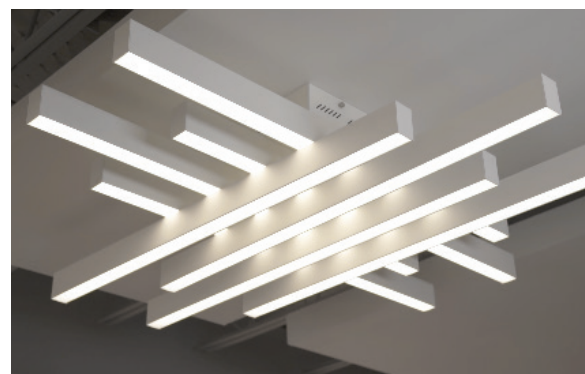

## HEX LINEAR CONNECTOR SERIES

Explore infinite design possibilities and add a unique element to your existing design by tapping into nature's strongest shape. The brand-NEW HEX Series provides opportunities to make each design space your own allowing you to make a statement with lighting! Utilize a single HEX or a 3 Light HEX individually or in a cluster design to make the perfect hanging fixture. Ideal for large circulation spaces or conference rooms.