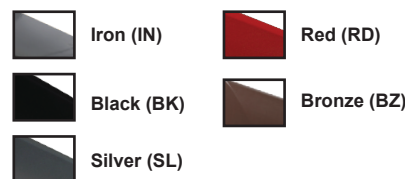

PLY23 FAN DIRECT ONLY

The PLY23 Fan has a specially designed central bracket to create this radial, monopoint configuration using 3, 5, or 6 blades.

ITEM NO.	DESCRIPTION
PLY23PFR99LT120WDMVWH40KRD-F3	48" L23/ 99" DIA x 3.23" H/ DOWN ONLY/ 3 BLADE/ FAN
PLY23PFR99LT200WDMVWH40KRD-F5	48" L23/ 99" DIA x 3.23" H/ DOWN ONLY/ 5 BLADE/ FAN
PLY23PFR99LT240WDMVWH40KRD-F6	48" L23/ 99" DIA x 3.23" H/ DOWN ONLY/ 6 BLADE/ FAN
PLY23PFR51LT60WDMVWH40KRD-F3	24" L23/ 51" DIA x 3.23" H/ DOWN ONLY/ 3 BLADE/ FAN
PLY23PFR51LT100WDMVWH40KRD-F5	24" L23/ 51" DIA x 3.23" H/ DOWN ONLY/ 5 BLADE/ FAN
PLY23PFR51LT120WDMVWH40KRD-F6	24" L23/ 51" DIA x 3.23" H/ DOWN ONLY/ 6 BLADE/ FAN
PLY23PFR147LT180WDMVWH40KRD-F3	72" L23/ 147" DIA x 3.23" H/ DOWN ONLY/ 3 BLADE/ FAN
PLY23PFR147LT300WDMVWH40KRD-F5	72" L23/ 147" DIA x 3.23" H/ DOWN ONLY/ 5 BLADE/ FAN
PLY23PFR147LT360WDMVWH40KRD-F6	72" L23/ 147" DIA x 3.23" H/ DOWN ONLY/ 6 BLADE/ FAN

EM6 G120 OS2 D1MV 90CRI CCT1

Hanging Kits with 5 Wire 5 Ft Included.

Most fixtures are available in a range of finishes, see page 196.

EASY TO INSTALL, HARD TO IGNORE.

When designing the PLY series, ease of ordering and install were of top priority. Simply order using one item number that includes everything needed for install. Assemble within minutes by following simplified installation instructions available for download at sayliteshowcase.com.