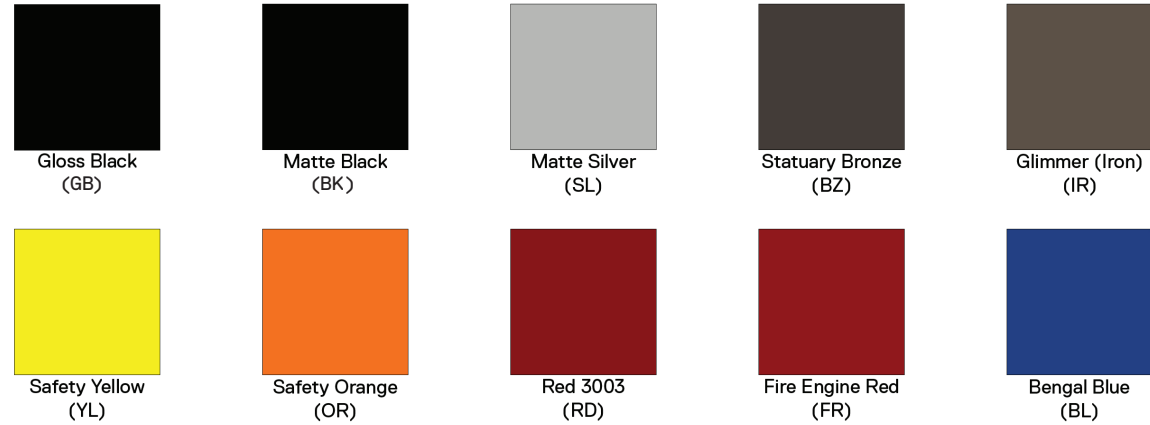

# Finishes

While white is standard, Saylite offers a variety of finishes, including any RAL finish. From classic colors to unique woodgrain finishes, Saylite can make an eye catching display of your lighting. Can we match your company color? Contact us for info!