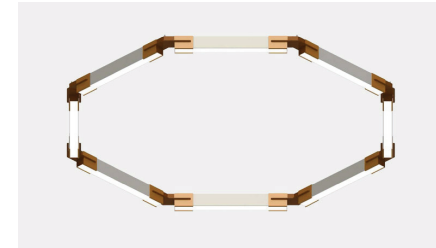

PLY23 OCTAGON DIRECT AND INDIRECT

The PLY23 Octagon uses 2”X3” linears and uniquely designed brackets that allow for an easy “plug and play” installation.

ITEM NO.	DESCRIPTION
PLY23PFR77LUT96WD160WDMVWH40KRD-OT	24" L23/ 77" DIA x 3.23" H/ OCTAGON
PLY23PFR202LUT192WD320WDMVWH40KRD-OT	48" L23/ 202" DIA x 3.23" H/ OCTAGON
PLY23PFR223LUT288WD480WDMVWH40KRD-OT	72" L23/ 223" DIA x 3.23" H/ OCTAGON
PLY23PFR265LUT384WD640WDMVWH40KRD-OT	96" L23/ 265" DIA x 3.23" H/ OCTAGON

EM6 G120 OS2 D1MV 90CRI CCT1

Hanging Kits with 5 Wire 5 Ft Included.

PLY23 OCTAGON DIRECT ONLY

The PLY23 Octagon uses 2”X3” linears and uniquely designed brackets that allow for an easy “plug and play” installation.

ITEM NO.	DESCRIPTION
PLY23PFR77LT160WDMVWH40KRD-OT	24" L23/ 77" DIA x 3.23" H/ DOWN ONLY/ OCTAGON
PLY23PFR202LT320WDMVWH40KRD-OT	48" L23/ 202" DIA x 3.23" H/ DOWN ONLY/ OCTAGON
PLY23PFR223LT480WDMVWH40KRD-OT	72" L23/ 223" DIA x 3.23" H/ DOWN ONLY/ OCTAGON
PLY23PFR265LT640WDMVWH40KRD-OT	96" L23/ 265" DIA x 3.23" H/ DOWN ONLY/ OCTAGON

EM6 G120 OS2 D1MV 90CRI CCT1

Hanging Kits with 5 Wire 5 Ft Included.