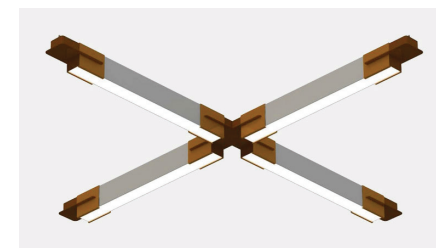

PLY23 CROSS DIRECT AND INDIRECT

The PLY23 Cross uses 2”X3” linears and uniquely designed brackets that allow for an easy “plug and play” installation.

ITEM NO.	DESCRIPTION
PLY23PFR60X60LUT48WD80WDMVWH40KRD-CR	24" L23/ 60" W x 60" L / CROSS
PLY23PFR108X108LUT96WD160WDMVWH40KRD-CR	48" L23/ 108" W x 108" L / CROSS
PLY23PFR156X156LUT144WD240WDMVWH30KRD-CR	72" L23/ 156" W x 156" L / CROSS
PLY23PFR204X204LUT192WD320WDMVWH30KRD-CR	96" L23/ 204" W x 204" L / CROSS

EM6 G120 OS2 D1MV 90CRI CCT1

Hanging Kits with 5 Wire 5 Ft Included.

PLY23 CROSS DIRECT ONLY

The PLY23 Cross uses 2”X3” linears and uniquely designed brackets that allow for an easy “plug and play” installation.

ITEM NO.	DESCRIPTION
PLY23PFR60X60LT80WDMVWH40KRD-CR	24" L23/ 60" W x 60" L / DOWN ONLY/ CROSS
PLY23PFR108X108LT160WDMVWH40KRD-CR	48" L23/ 108" W x 108" L / DOWN ONLY/ CROSS
PLY23PFR156X156LT240WDMVWH30KRD-CR	72" L23/ 156" W x 156" L / DOWN ONLY/ CROSS
PLY23PFR204X204LT320WDMVWH30KRD-CR	96" L23/ 204" W x 204" L / DOWN ONLY/ CROSS

EM6 G120 OS2 D1MV 90CRI CCT1

Hanging Kits with 5 Wire 5 Ft Included.