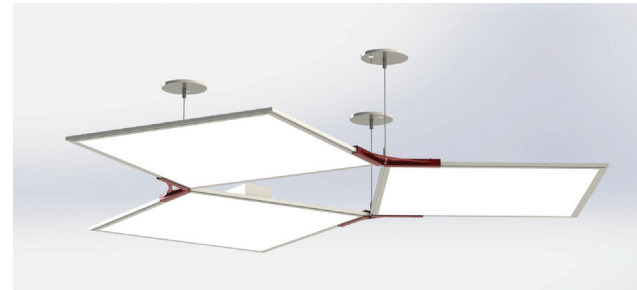

Consult Factory for Pendant Mount Flat Panel Configurations FPHK Series.

SKYBOX ACCESSORY

Transform any LED Edge-Lit Flat Panel (ours, or by others) into a specification-grade fixture with the addition of this sleek shroud. Specify a custom color to add visual interest or to support corporate branding.

ITEM NO.	DESCRIPTION
SBX22	SKY BOX (SBX) SHROUD FOR 2x2 FLAT PANEL
SBX14	SKY BOX (SBX) SHROUD FOR 1x4 FLAT PANEL
SBX24	SKY BOX (SBX) SHROUD FOR 2x4 FLAT PANEL