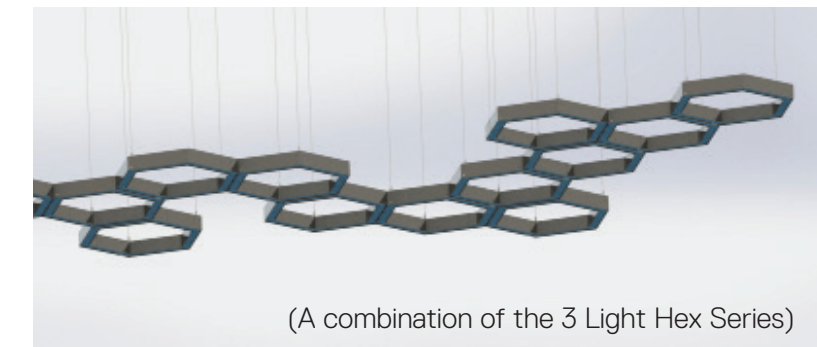

HEX LINEAR CONNECTOR SERIES

Explore infinite design possibilities and add a unique element to your existing design by tapping into nature's strongest shape. The brand-NEW HEX Series provides opportunities to make each design space your own allowing you to make a statement with lighting! Utilize a single HEX or a 3 Light HEX individually or in a cluster design to make the perfect hanging fixture. Ideal for large circulation spaces or conference rooms.

Get 3-dimensional, statement lighting with infinite configuration possibilities. Connected in series of 1's and 3's, multiple knockouts on fixtures allow for seamless wiring between fixture sets.

ITEM NO.	DESCRIPTION
LHCPFR24DLQ40WDMVWH40K-01	24D/PENDANT/FROSTED LENS/40W, 1950L/ 0-10V DIM/40K/PENDANT UNO
LHCPFR24DLQ120WDMVWH40K-03	24D/PENDANT/FROSTED LENS/120W, 5850L/0-10V DIM/40K/PENDANT TRIO

D1MV **CCT1** **PEND**