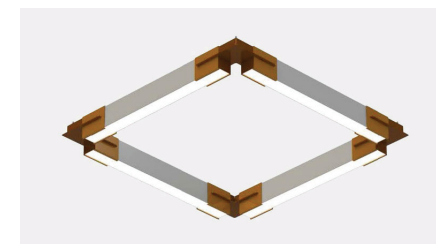

## PLY23 TRIANGLE DIRECT AND INDIRECT

The PLY23 Triangle uses 2"X3" linears and uniquely designed brackets that allow for an easy "plug and play" installation.

ITEM NO.	DESCRIPTION
PLY23PFR30X35LUT36WD60WDMVWH40KRD-TR	24" L23/ 30" W x 35" L x 3.23" H/ TRIANGLE
PLY23PFR51X59LUT72WD120WDMVWH40KRD-TR	48" L23/ 51" W x 59" L x 3.23" H/ TRIANGLE
PLY23PFR72X83LUT108WD180WDMVWH40KRD-TR	72" L23/ 72" W x 83" L x 3.23" H/ TRIANGLE
PLY23PFR93X107LUT144WD240WDMVWH40KRD-TR	96" L23/ 93" W x 107" L x 3.23" H/ TRIANGLE