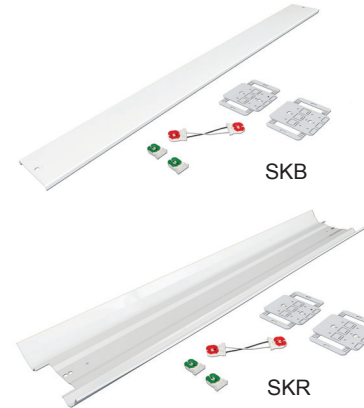

ITEM NO.	DESCRIPTION
RLK1X1WR	Retrofit Lamp Kit Prewired Unshunted Sockets For 1 LED T8 Lamp Includes Companion Sockets
RLK2X1WR	Retrofit Lamp Kit Prewired Unshunted Sockets For 2 LED T8 Lamps Includes Companion Sockets
RLK3X1WR	Retrofit Lamp Kit Prewired Unshunted Sockets For 3 LED T8 Lamps Includes Companion Sockets
RLK4X1WR	Retrofit Lamp Kit Prewired Unshunted Sockets For 4 LED T8 Lamps Includes Companion Sockets
RLK1X1WRLI18W40	Retrofit Lamp Kit Prewired Unshunted Sockets For 1 LED T8 Lamp Included Plus Companion Sockets
RLK2X1WRLI18W40	Retrofit Lamp Kit Prewired Unshunted Sockets For 2 LED T8 Lamps Included Plus Companion Sockets
RLK3X1WRLI18W40	Retrofit Lamp Kit Prewired Unshunted Sockets For 3 LED T8 Lamps Included Plus Companion Sockets
RLK4X1WRLI18W40	Retrofit Lamp Kit Prewired Unshunted Sockets For 4 LED T8 Lamps Included Plus Companion Sockets

TB8 X1LEDT8D

UL Listed kit to bypass Fluorescent Ballast w/LED tubes.
Add "8" after RLK for tandem version.
To wire for Troffer Retrofit, add "TR" after "RLK".

Choice of Reflectors or Ballast Cover
For ballast cover, choose strip width 4.25" or 5"

For enhanced light output add a mirrored specular reflector (M20) or white reflector (W10).

Universal socket bar SKRUSB is ideal to retrofit 4.25" to 5" strips with either reflector or ballast cover.