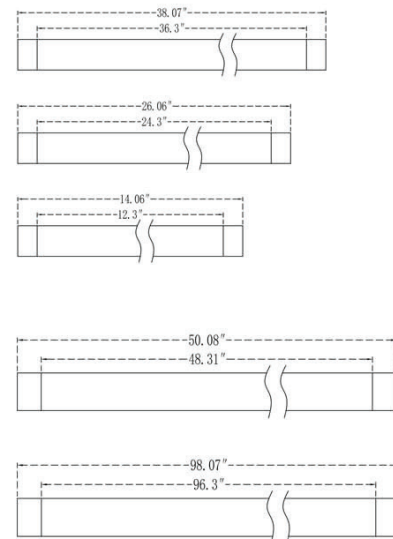

Flangeless

ITEM NO.	DESCRIPTION
CLFRRKITDMV30KSA	Recessed Flangeless 3 Piece Set (36.4", 24.4" & 12.4")L x 1.48"W x 2.6"H with Frosted Lens, 45W (total), 4200 Lumens (total), Multi-Volt 0-10V Dimming, 3000K, Satin Aluminum
CLFR48L30W2800LDMV30KSA	Recessed Flangeless Fixture 48.4"L x 1.48"W x 2.6"H with Frosted Lens, 30W, 2800 Lumens, Multi-Volt 0-10V Dimming, 3000K, Satin Aluminum
CLFR96L60W5600LDMV30KSA	Recessed Flangeless Fixture 96.4"L x 1.48"W x 2.6"H with Frosted Lens, 60W, 5600 Lumens, Multi-Volt 0-10V Dimming, 3000K, Satin Aluminum

Flanged

ITEM NO.	DESCRIPTION
CLFRFKITDMV30KSA	Recessed Flanged 3 Piece Set 3.2"W x 1.4"H [38.1", 26.1" & 14.1" lengths] w/First 1.5"W Lens, 45W (total), 4200 Lumens (total), Multi-Volt 0-10V Dimming, 3000K, Satin Aluminum
CLFR48L30W2800LDMV30KSA	Recessed Flanged Fixture 50.0"L x 3.2"W x 1.4"H w/First 1.5"W Lens, 30W, 2800 Lumens, Multi-Volt 0-10V Dimming, 3000K, Satin Aluminum
CLFR96L60W5600LDMV30KSA	Recessed Flanged Fixture 99.1"L x 3.2"W x 1.4"H Extrusion w/First 1.5"W Lens, 60W, 5600 Lumens, Multi-Volt 0-10V Dimming, 3000K, Satin Aluminum

EM3 CCT4