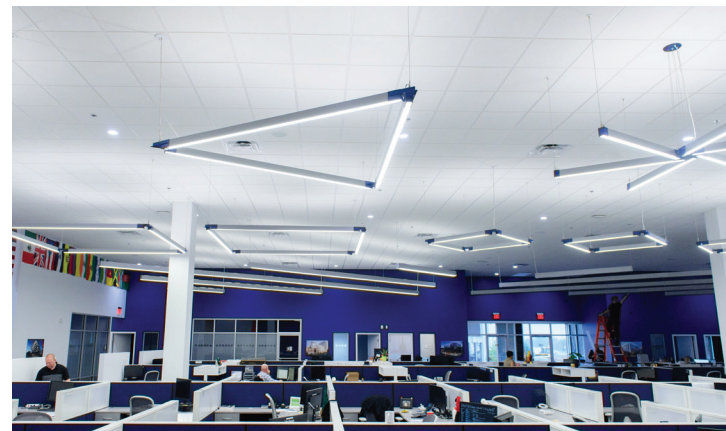

## HEX LINEAR CONNECTOR SERIES

Explore infinite design possibilities and add a unique element to your existing design by tapping into nature's strongest shape. The brand-NEW HEX Series provides opportunities to make each design space your own allowing you to make a statement with lighting! Utilize a single HEX or a 3 Light HEX individually or in a cluster design to make the perfect hanging fixture. Ideal for large circulation spaces or conference rooms.