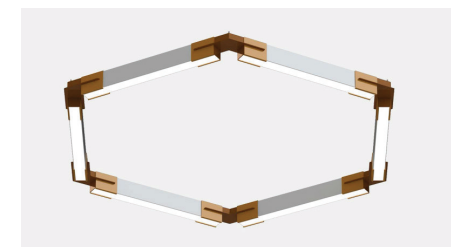

PLY23 CROSS DIRECT AND INDIRECT

The PLY23 Cross uses 2”X3” linears and uniquely designed brackets that allow for an easy “plug and play” installation.

ITEM NO.	DESCRIPTION
PLY23PFR60X60LUT48WD80WDMVWH40KRD-CR	24" L23/ 60" W x 60" L / CROSS
PLY23PFR108X108LUT96WD160WDMVWH40KRD-CR	48" L23/ 108" W x 108" L / CROSS
PLY23PFR156X156LUT144WD240WDMVWH30KRD-CR	72" L23/ 156" W x 156" L / CROSS
PLY23PFR204X204LUT192WD320WDMVWH30KRD-CR	96" L23/ 204" W x 204" L / CROSS

EM6 G120 OS2 D1MV 90CRI CCT1

Hanging Kits with 5 Wire 5 Ft Included.

PLY23 CROSS DIRECT ONLY

The PLY23 Cross uses 2”X3” linears and uniquely designed brackets that allow for an easy “plug and play” installation.

ITEM NO.	DESCRIPTION
PLY23PFR60X60LT80WDMVWH40KRD-CR	24" L23/ 60" W x 60" L / DOWN ONLY/ CROSS
PLY23PFR108X108LT160WDMVWH40KRD-CR	48" L23/ 108" W x 108" L / DOWN ONLY/ CROSS
PLY23PFR156X156LT240WDMVWH30KRD-CR	72" L23/ 156" W x 156" L / DOWN ONLY/ CROSS
PLY23PFR204X204LT320WDMVWH30KRD-CR	96" L23/ 204" W x 204" L / DOWN ONLY/ CROSS

EM6 G120 OS2 D1MV 90CRI CCT1

Hanging Kits with 5 Wire 5 Ft Included.