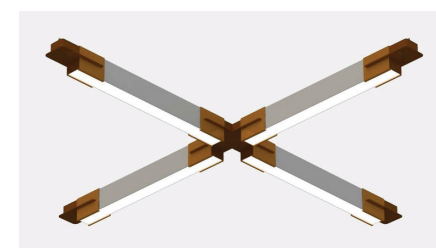

PLY23 CROSS DIRECT AND INDIRECT

The PLY23 Cross uses 2”X3” linears and uniquely designed brackets that allow for an easy “plug and play” installation.

ITEM NO.	DESCRIPTION
PLY23PFR60X60LUT48WD80WDMVWH40KRD-CR	24" L23/ 60" W x 60" L / CROSS
PLY23PFR108X108LUT96WD160WDMVWH40KRD-CR	48" L23/ 108" W x 108" L / CROSS
PLY23PFR156X156LUT144WD240WDMVWH30KRD-CR	72" L23/ 156" W x 156" L / CROSS
PLY23PFR204X204LUT192WD320WDMVWH30KRD-CR	96" L23/ 204" W x 204" L / CROSS

EM6 G120 OS2 D1MV 90CRI CCT1

Hanging Kits with 5 Wire 5 Ft Included.

PLY23 CROSS DIRECT ONLY

The PLY23 Cross uses 2”X3” linears and uniquely designed brackets that allow for an easy “plug and play” installation.

ITEM NO.	DESCRIPTION
PLY23PFR60X60LT80WDMVWH40KRD-CR	24" L23/ 60" W x 60" L / DOWN ONLY/ CROSS
PLY23PFR108X108LT160WDMVWH40KRD-CR	48" L23/ 108" W x 108" L / DOWN ONLY/ CROSS
PLY23PFR156X156LT240WDMVWH30KRD-CR	72" L23/ 156" W x 156" L / DOWN ONLY/ CROSS
PLY23PFR204X204LT320WDMVWH30KRD-CR	96" L23/ 204" W x 204" L / DOWN ONLY/ CROSS

EM6 G120 OS2 D1MV 90CRI CCT1

Hanging Kits with 5 Wire 5 Ft Included.