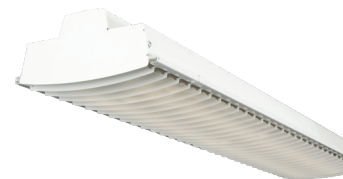

X1LED

PREMIERE HIGH BAY

ITEM NO.	DESCRIPTION
HBC432M23X1LN18W50	High Bay 48 inch 8400 Lumens w/4x18W LED T8 5000K Lamps Included
HBC632M23X1LN18W50	High Bay 48 inch 12600 Lumens w/6x18W LED T8 5000K Lamps Included
HBC832M23X1LN18W50	High Bay 48 Inches 16800 Lumens w/8x18W LED T8 5000K Lamps Included
HBC1032M23X1LN18W50	High Bay 48 Inches 21000 Lumens w/10x18W LED T8 5000K Lamps Included
HBC1232M23X1LN18W50	High Bay 48 Inches 25200 Lumens w/12x18W LED T8 5000K Lamps Included

EM8 OS5 CCT2 LED FLUOR X1LEDT8D

H6L SERIES

ITEM NO.	DESCRIPTION
H6L432M23X1LN18W50	High Bay 96 Inches Tandem 16800 Lumens w/8x18W LED T8 5000K Lamps Included
H6L432M23X1LN18W50	High Bay 48 Inches Tandem 8400 Lumens w/4x18W LED T8 5000K Lamps Included
H6L632M23X1LN18W50	High Bay 96 Inches Tandem 21000 Lumens w/10x18W LED T8 5000K Lamps Included
H6L632M23X1LN18W50	High Bay 48 Inches Tandem 12600 Lumens w/6x18W LED T8 5000K Lamps Included

EM8 CCT2 LED FLUOR X1LEDT8D

H2L SERIES

ITEM NO.	DESCRIPTION
H2L132M23X1LN18W50	High Bay 48 Inches 2100 Lumens w/1x18W LED T8 5000K Lamps Included
H2L232M23X1LN18W50	High Bay 48 Inches 4200 Lumens w/2x18W LED T8 5000K Lamps Included

EM3 CCT2 LED FLUOR X1LEDT8D

BAFFLED HIGH BAY

ITEM NO.	DESCRIPTION
FHBL232X1LN18W50	Linear Louvered 48 Inches 4200 Lumens w/2x18W LED T8 5000K Lamps Included
FHBL332X1LN18W50	Linear Louvered 48 Inches 6300 Lumens w/3x18W LED T8 5000K Lamps Included
FHBL432X1LN18W50	Linear Louvered 48 Inches 8400 Lumens w/4x18W LED T8 5000K Lamps Included
FHBL2328X1LN18W50	Linear Baffled Louver 96 Inches Tandem 8400 Lumens w/4x18W LED T8 5000K Lamps Included
FHBL3328X1LN18W50	Linear Baffled Louver 96 Inches Tandem 12600 Lumens w/6x18W LED T8 5000K Lamps Included
FHBL4328X1LN18W50	Linear Baffled Louver 96 Inches Tandem 16800 Lumens w/8x18W LED T8 5000K Lamps Included

EM9 CCT2 LED FLUOR X1LEDT8D

Consult for HBG (I Beam Version) Series