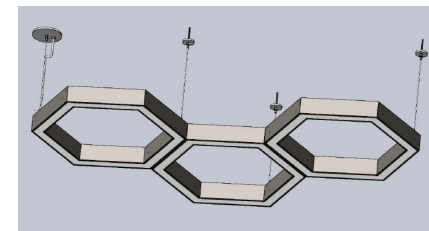

## HEX LINEAR CONNECTOR SERIES

Explore infinite design possibilities and add a unique element to your existing design by tapping into nature's strongest shape. The brand-NEW HEX Series provides opportunities to make each design space your own allowing you to make a statement with lighting! Utilize a single HEX or a 3 Light HEX individually or in a cluster design to make the perfect hanging fixture. Ideal for large circulation spaces or conference rooms.